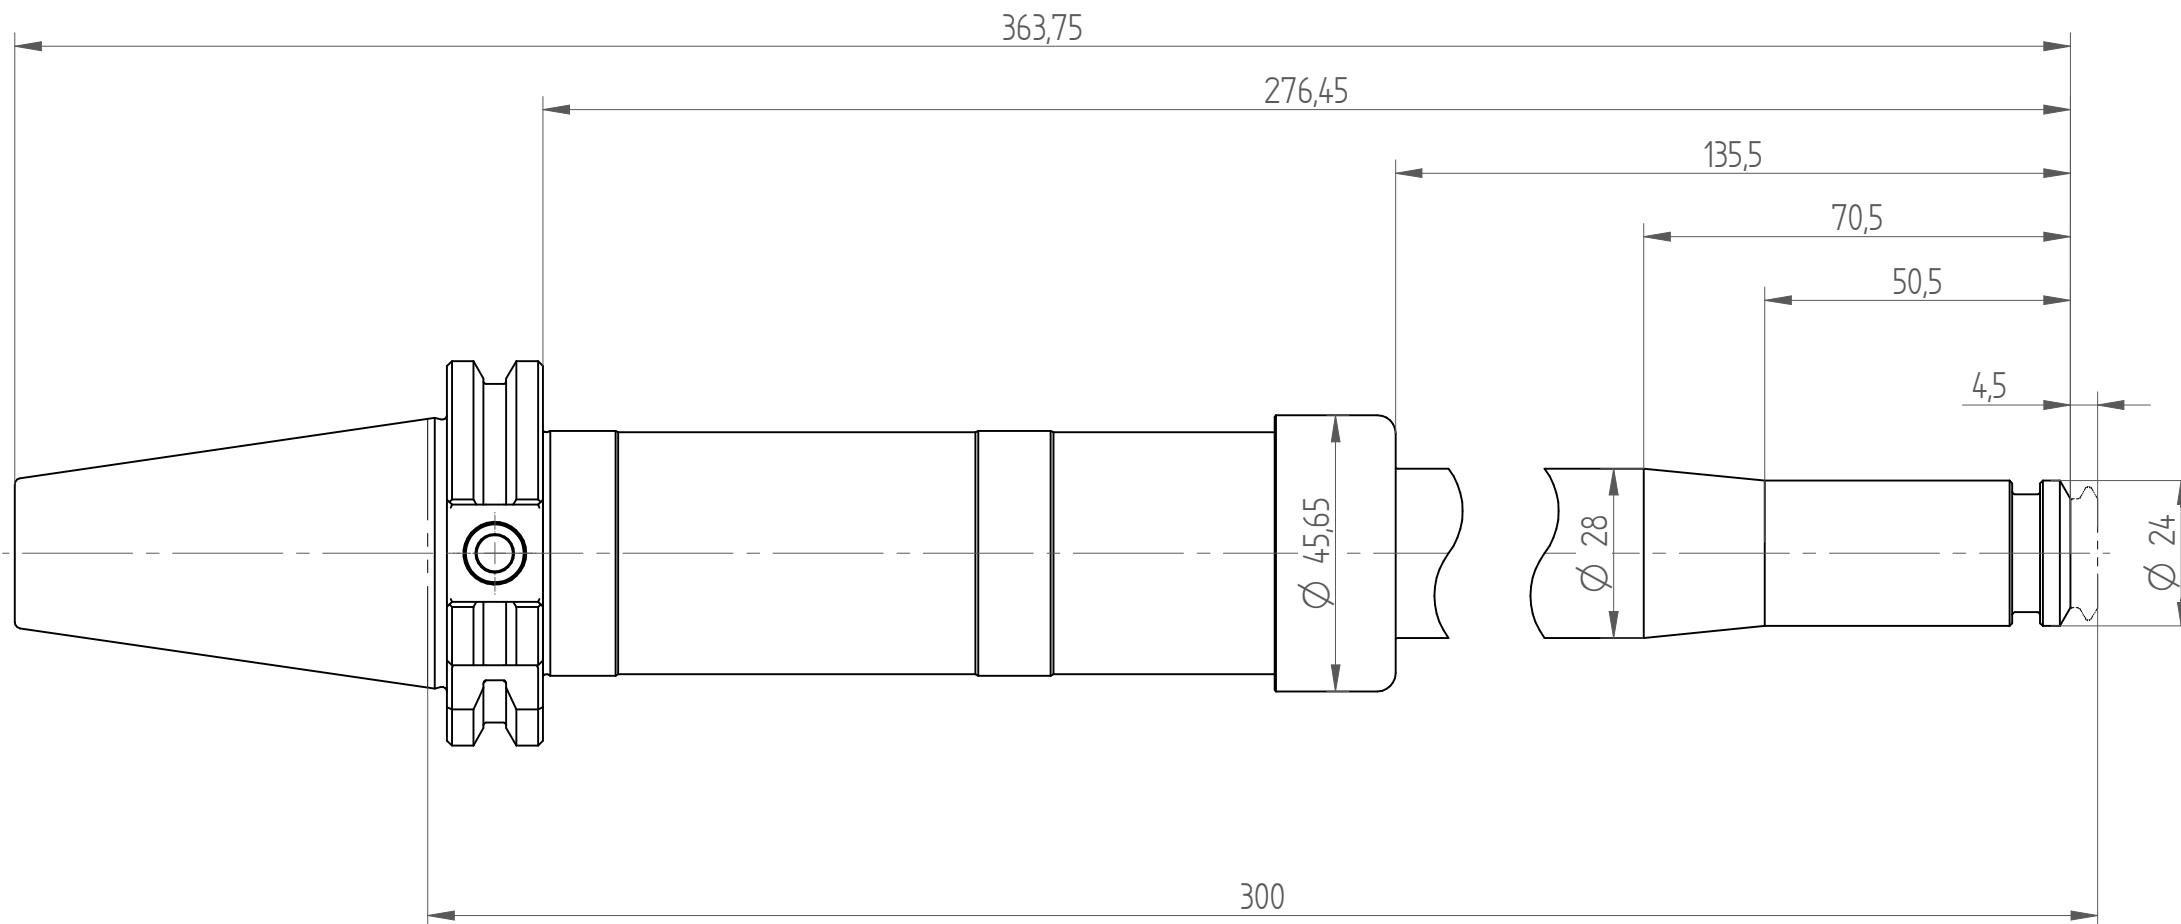

Swiss
Precision
Tools

REGO-FIX®

REGO-FIX AG
Obermattweg 60
4456 Tenniken / Switzerland

Phone +41 61 976 14 66
Fax +41 61 976 14 14
www.rego-fix.com

This is a non-controlled copy. All information given herein is subject to change without notice

The information given herein has been carefully checked and is believed to be correct. REGO-FIX, however, assumes no responsibility or liability for any errors, inaccuracies or omissions that may appear in this drawing

This document is subject to copyright laws. No part of this document may be reproduced or transmitted in any form or any means, electronic or mechanic, for any purpose, without the express written permission of REGO-FIX

Type : TC40_PG15x300_XL
Part No. : 884273130
Date : 15.01.2015
Scale : 1:1.25